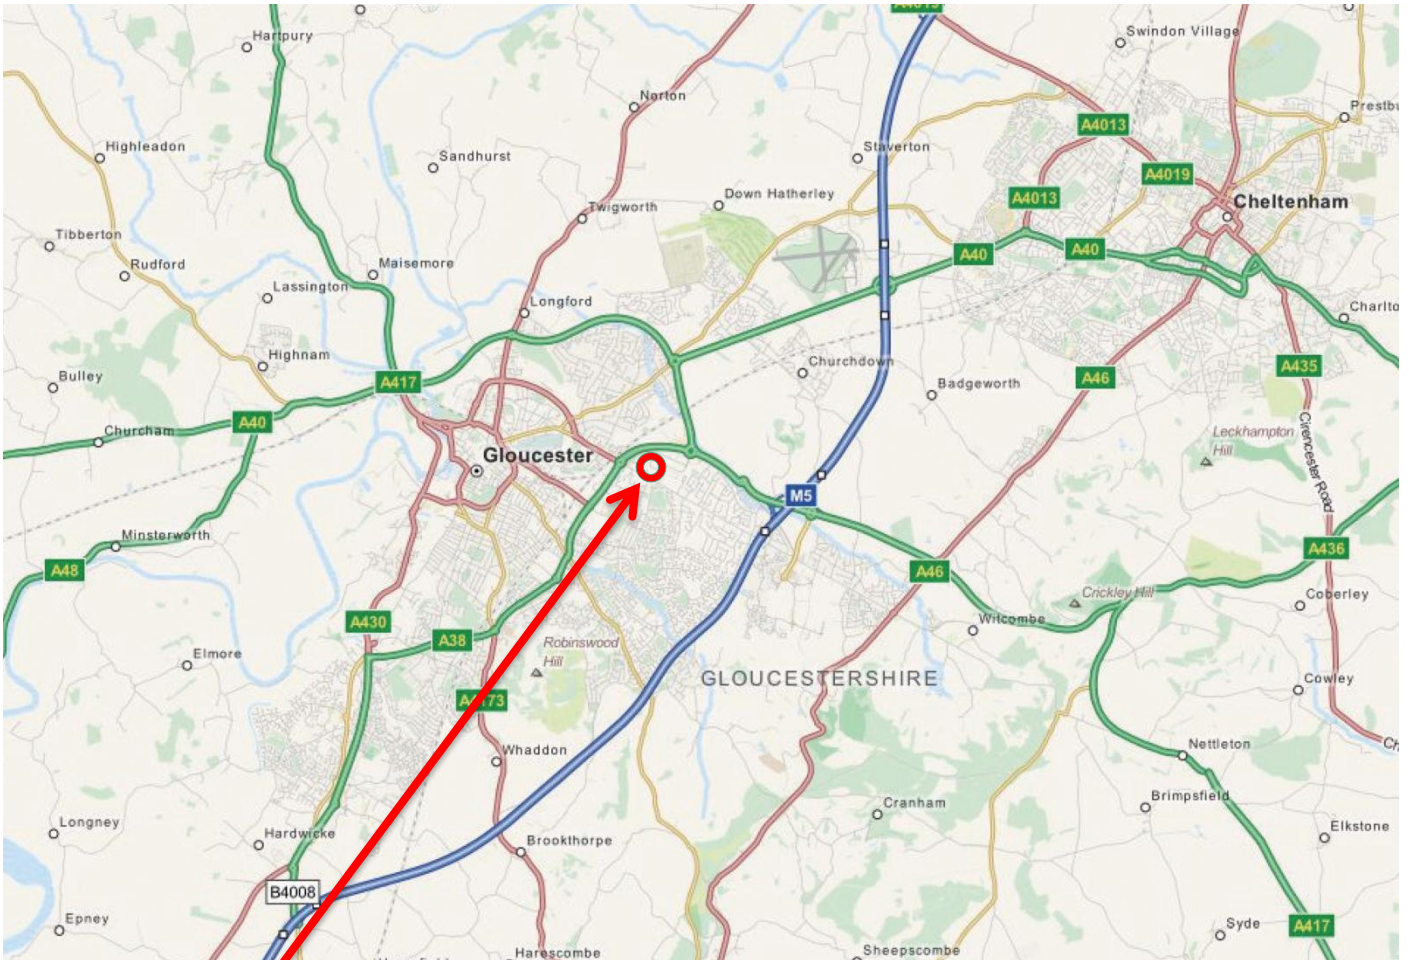

Gloucester Office
Saw Mill End,
Corinium Avenue,
Gloucester
GL4 3BH

Driving Directions.

From the (North) M5 South Junction 11

From Junction 11 of the M5, take the 3rd exit on to the A40 (dual carriageway) towards Gloucester. At the first roundabout (ELMBRIDGE COURT) take the 2nd exit (A417 Cirencester). At the next roundabout stay right and take the 3rd exit Corinium Ave. (Barnwood) A417 (A38). Follow the road along and just before the next roundabout, left on to Saw Mill End.

From the (South) M5 North Junction 11A

From Junction 11a of the M5, keep left bear left on to the A417 (Gloucester) and merge with the dual carriageway. At the first roundabout (ZOONS COURT ROUNDABOUT), keep right and take the 2nd exit Tuffley (GLOS). At the next roundabout take the 2nd exit Corinium Ave. and head towards A417 Gloucester (A38). Follow the road along and just before the next roundabout, left on to Saw Mill End.

From Junction 11 of the M5, take the 3rd exit on to the A40 (dual carriageway) towards Gloucester. At the first roundabout (ELMBRIDGE COURT) take the 2nd exit (A417 Cirencester). At the next roundabout stay right and take the 3rd exit Corinium Ave. (Barnwood) A417 (A38). Follow the road along and just before the next roundabout, left on to Saw Mill End.