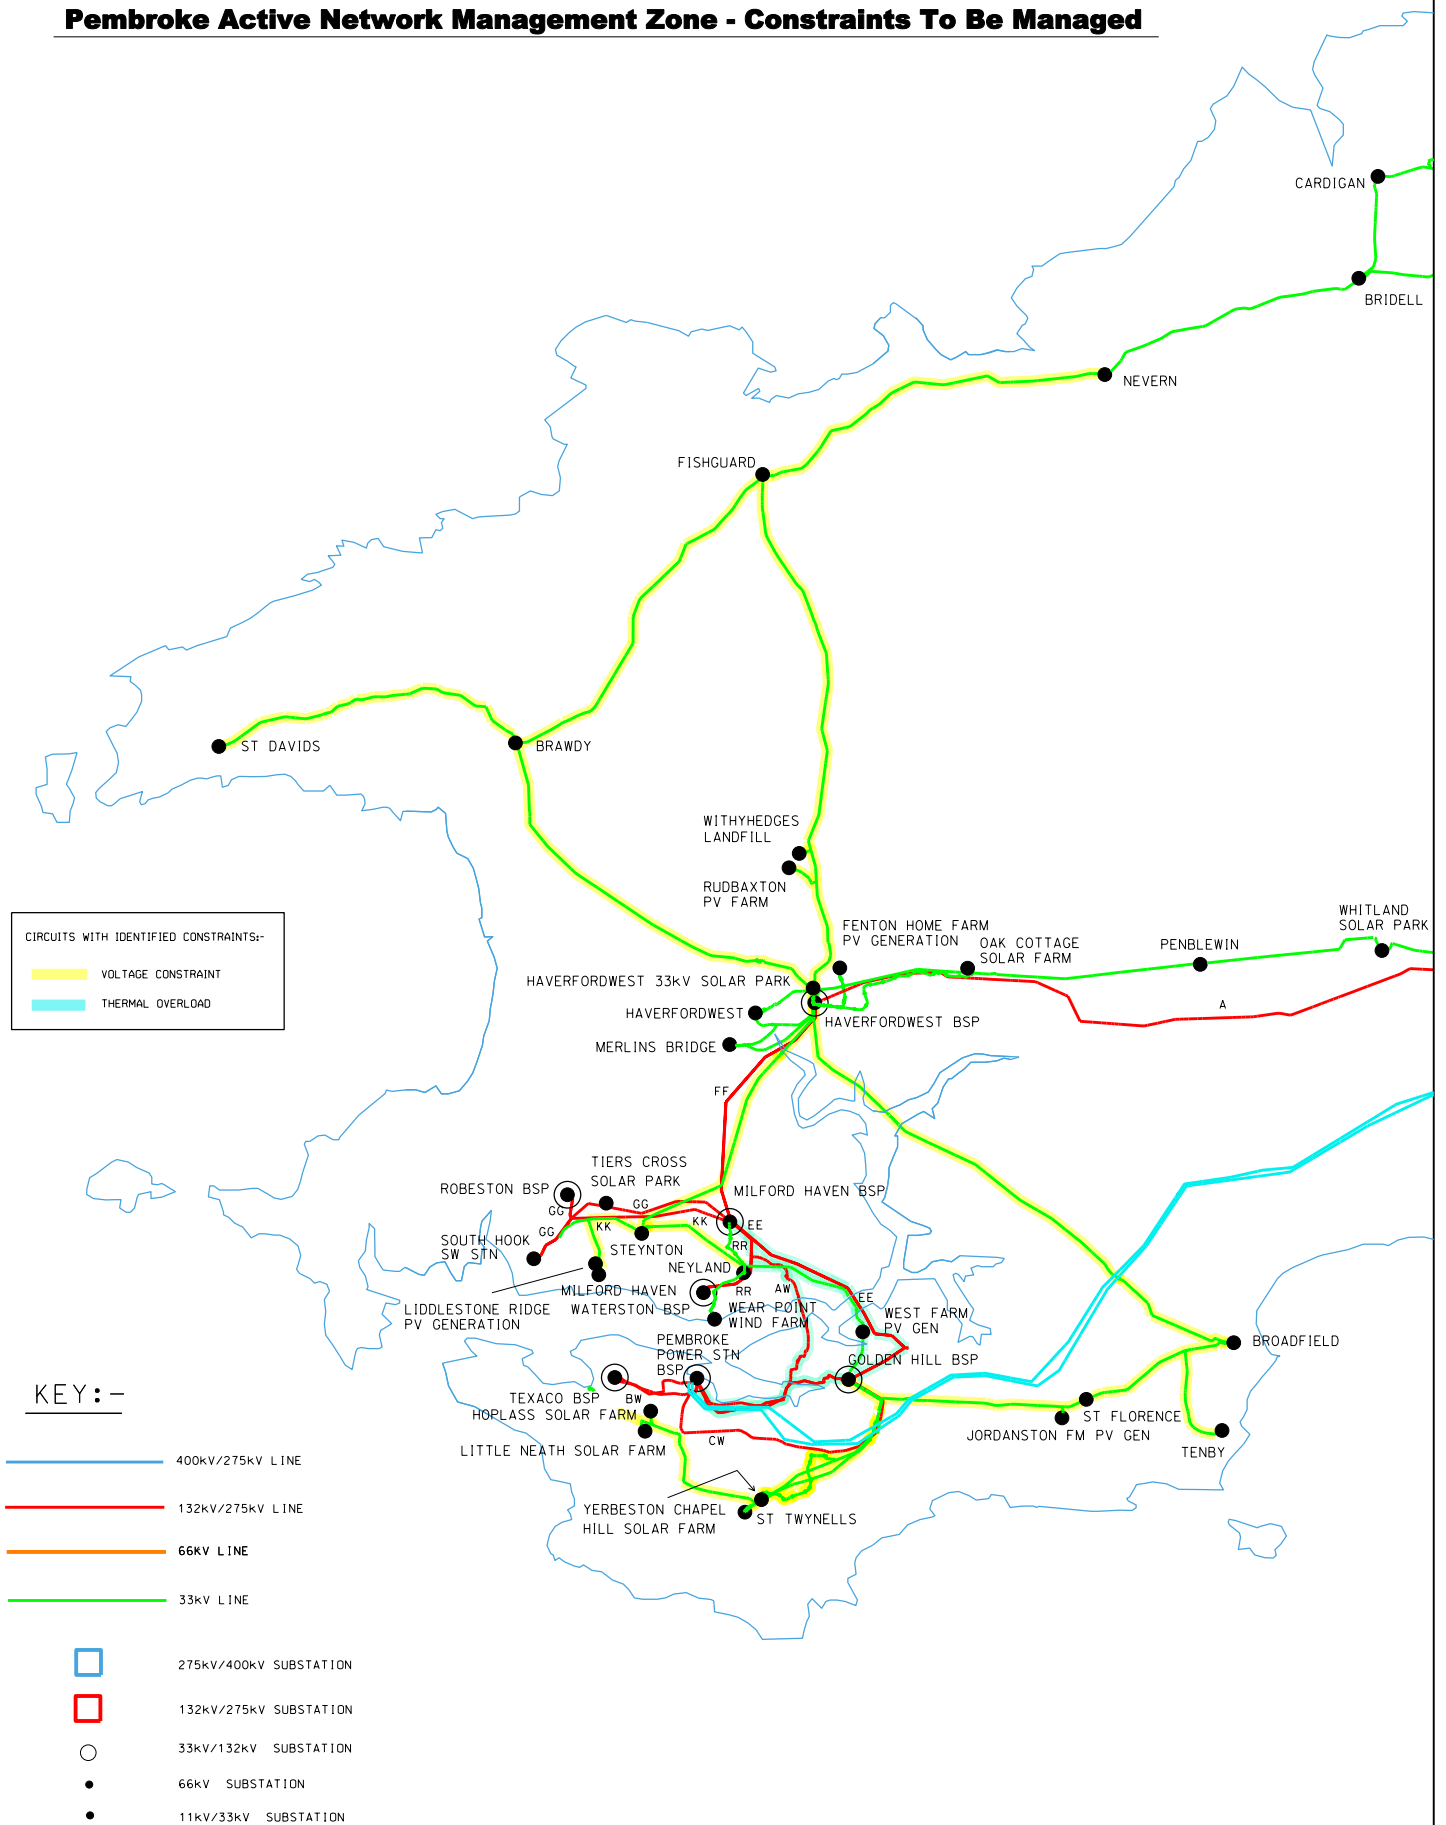

Pembroke Active Network Management Zone - Constraints To Be Managed

SCALE:- N.T.S.